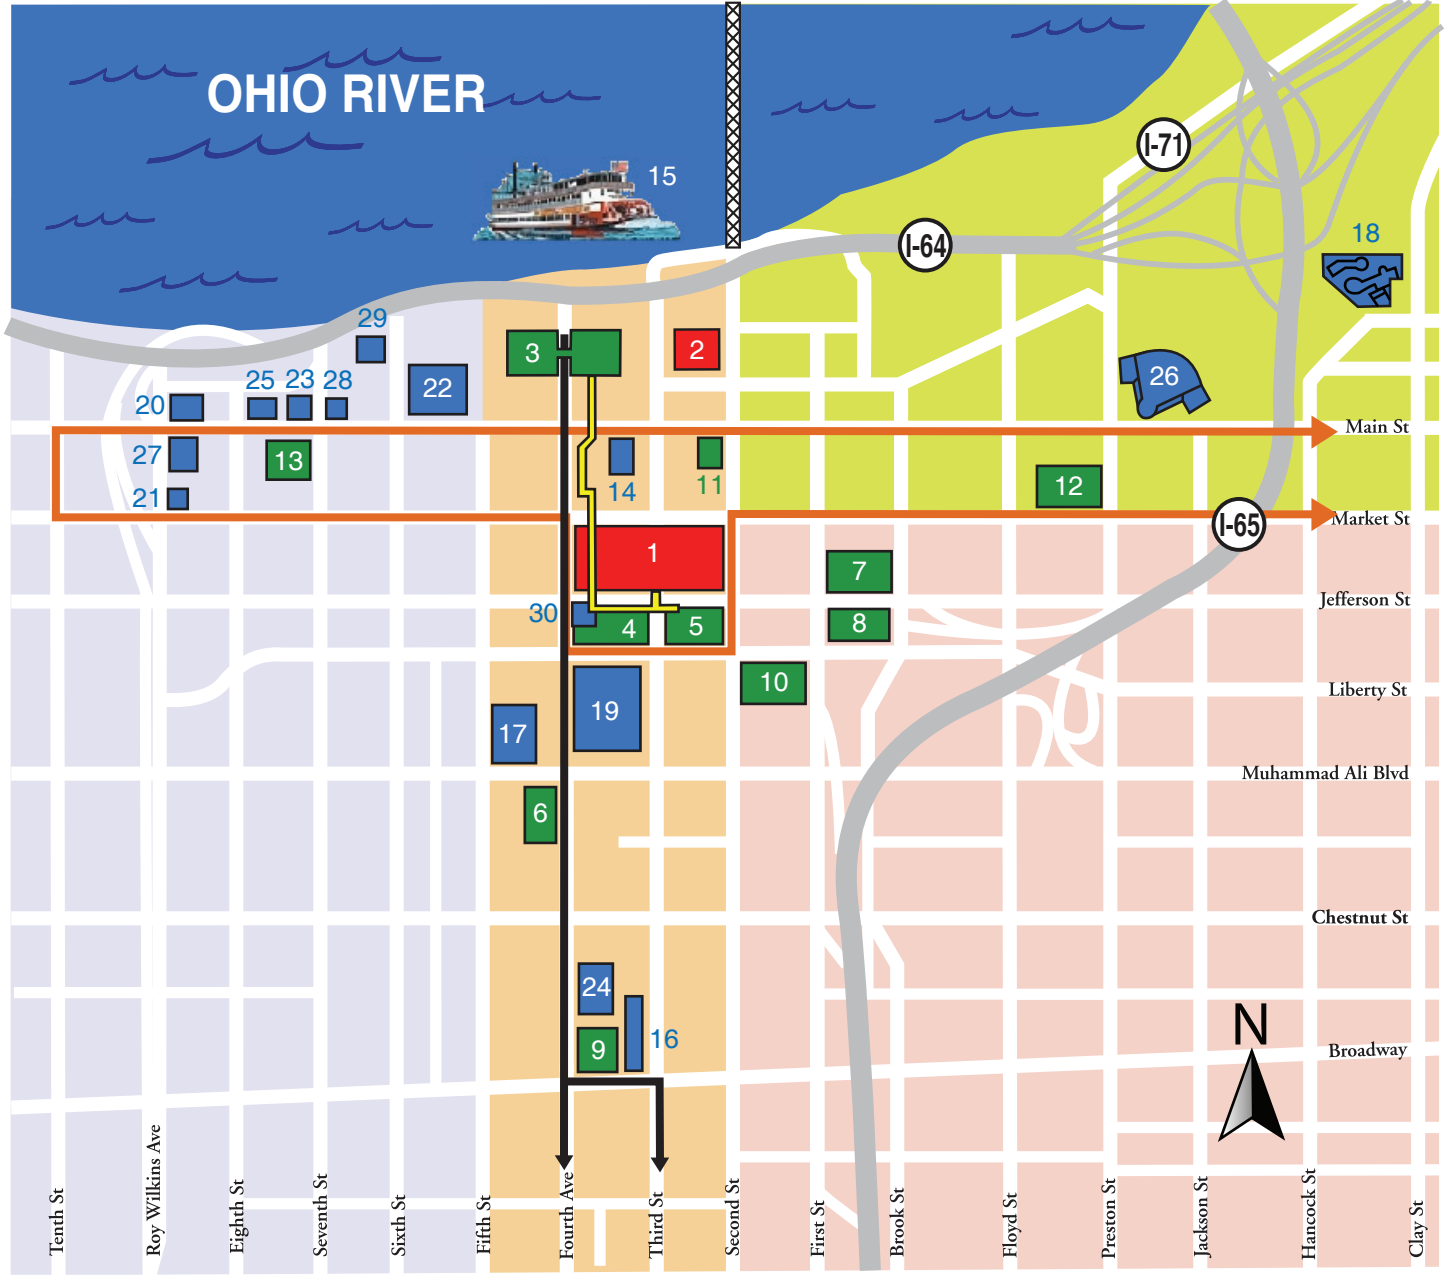

# OHIO RIVER

### Downtown Hotels & Convention Center

- 1** The Kentucky International Convention Center
- 2** Louisville Downtown Arena
- 3** Galt House Hotel & Suites
- 4** Hyatt Regency Louisville
- 5** Marriott Louisville Downtown
- 6** The Seelbach Hilton
- 7** Hampton Inn Downtown Louisville
- 8** Fairfield Inn & Suites Downtown & SpringHill Suites Downtown
- 9** The Brown Hotel
- 10** Econo Lodge Downtown
- 11** Courtyard by Marriott Downtown
- 12** Residence Inn by Marriott Downtown
- 13** 21-C Museum Hotel

### Area Attractions

- 14** Actors Theatre of Louisville
- 15** Belle of Louisville/Spirit of Jefferson
- 16** Brown Theatre
- 17** Cathedral of the Assumption & Museum of Faiths
- 18** Extreme Park
- 19** Fourth Street Live!
- 20** Frazier International History Museum
- 21** Glassworks & The Jazz Factory
- 22** The Kentucky Center
- 23** Kentucky Museum of Art & Craft
- 24** The Louisville Palace
- 25** Louisville Science Center

- 26** Louisville Slugger Field
- 27** Louisville Slugger Museum & Bat Factory
- 28** Main Street Association Visitors Center
- 29** Muhammad Ali Center
- 30** Visitors Information Center

- ### Trolley Routes
- Main/Market
  - 4th Street
  - Skywalk